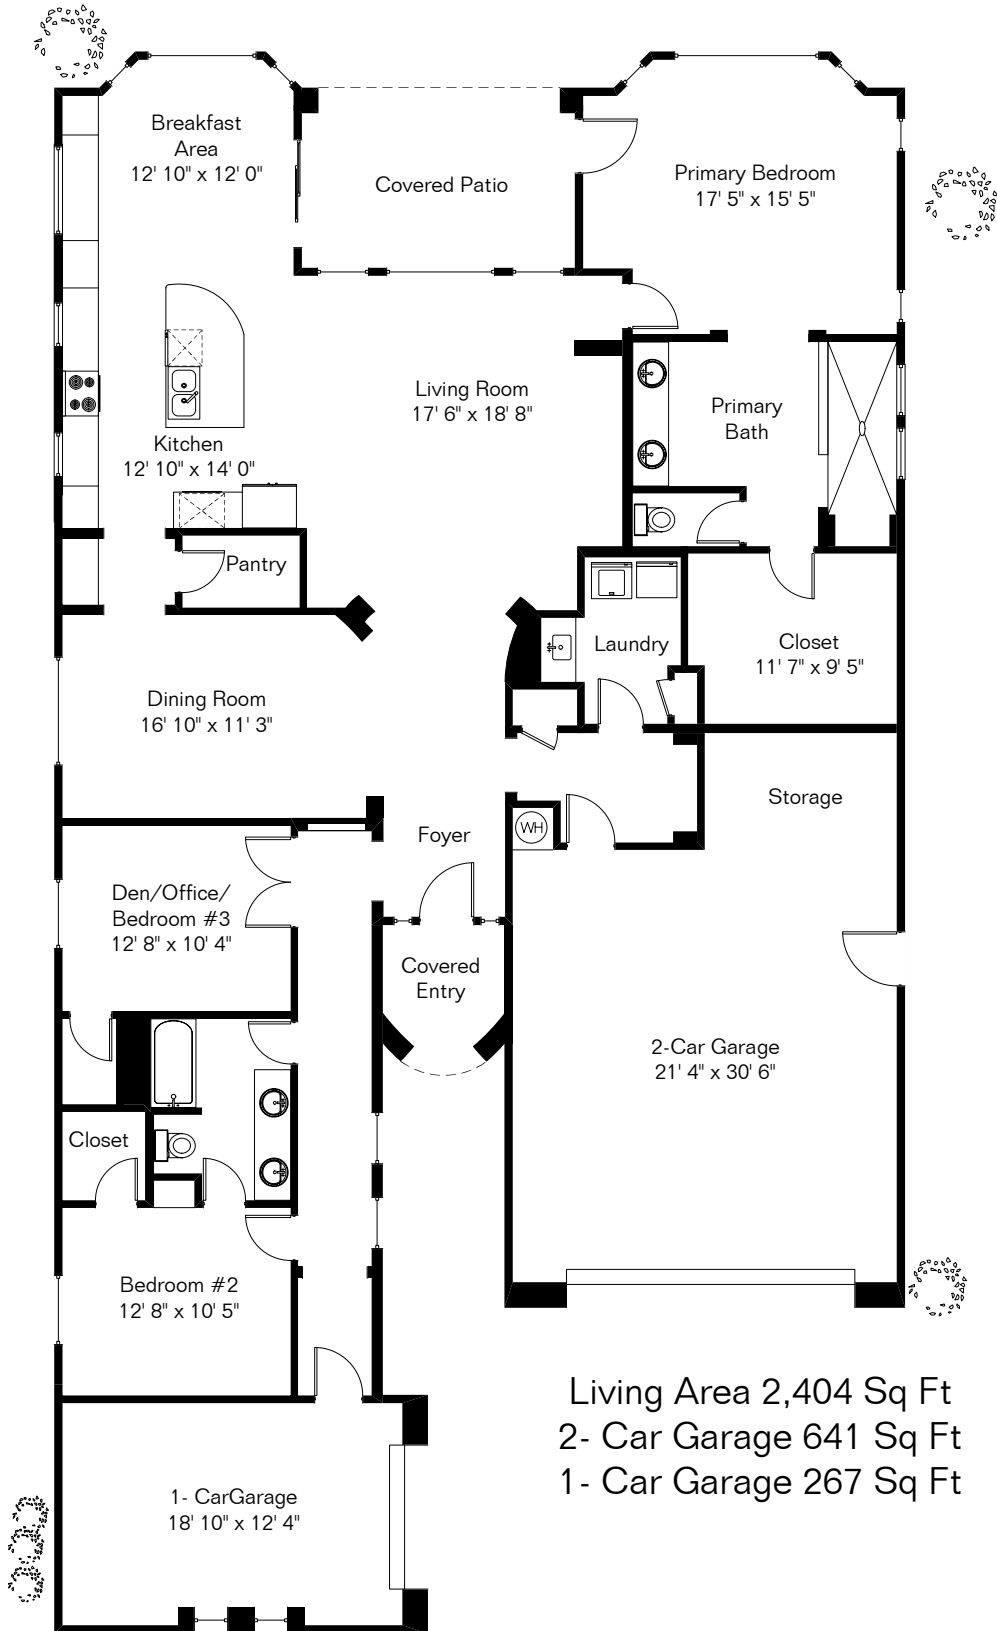

The square footages and room size information are deemed to be reliable but are not guaranteed and should be independently verified. This drawing is for marketing purposes only.

7886 W Sage Path

Pool Area

Living Area 2,404 Sq Ft
 2- Car Garage 641 Sq Ft
 1- Car Garage 267 Sq Ft

Site Visit February 2023

Copyright 2023 Floor Plans First! LLC
 All Rights Reserved.

Floor Plans First!
 See the Floor Plan First!